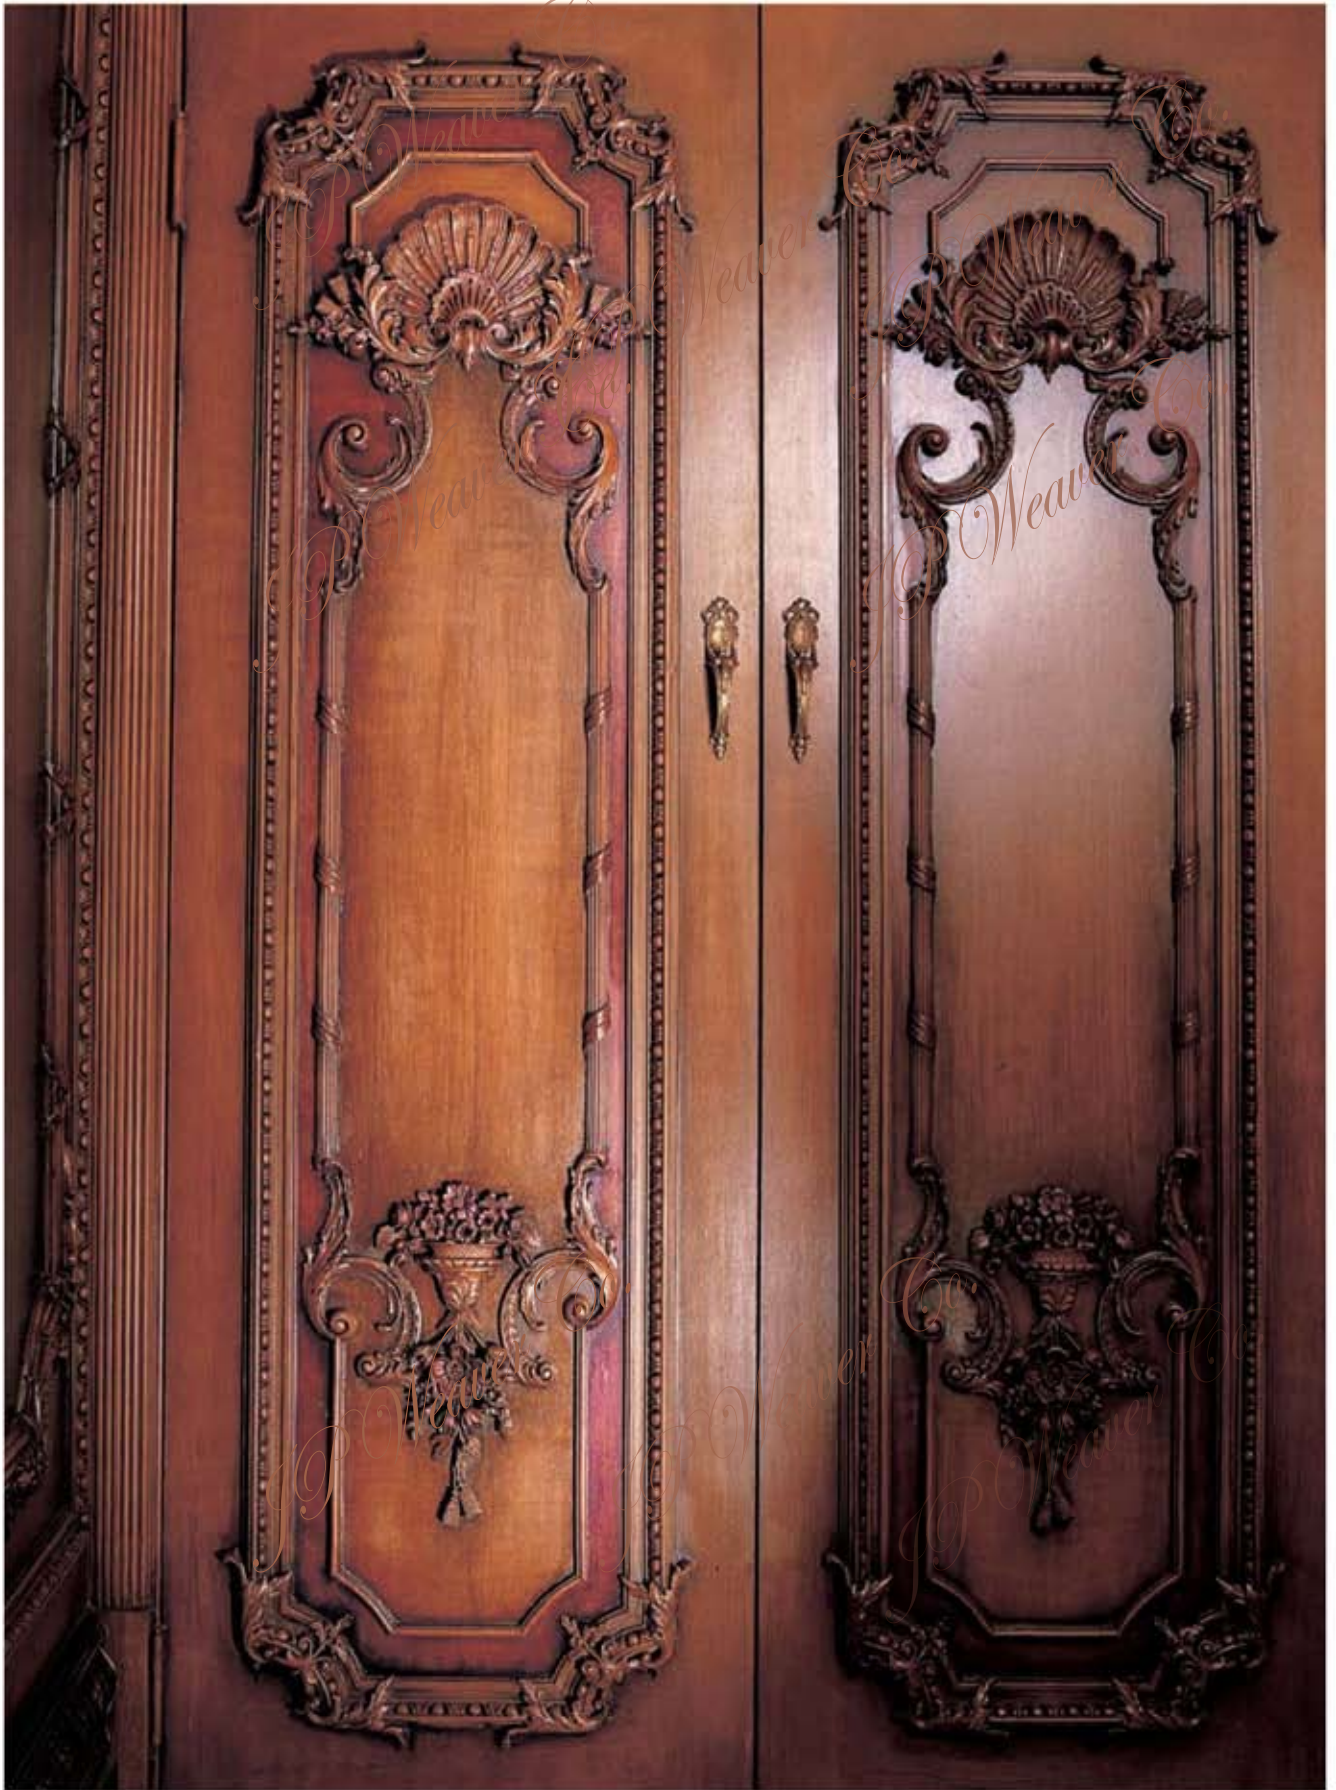

SCALE: 1"=1'-0"

J.P. Weaver Company

FAX: (818) 500-1798 941 AIR WAY GLENDALE, CALIFORNIA, 91201 TEL: (818) 500-1740
WWW.JPWEAVER.COM & info@jpweaver.com

Door Design #19
RMF 2044 & RMF 820 C
WD 1043 Casing,
Sht. 1/4